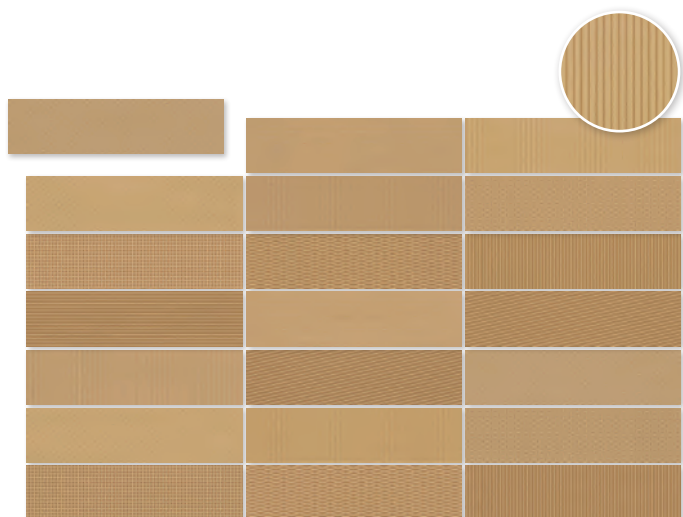

* Bunda Mustard
R.059