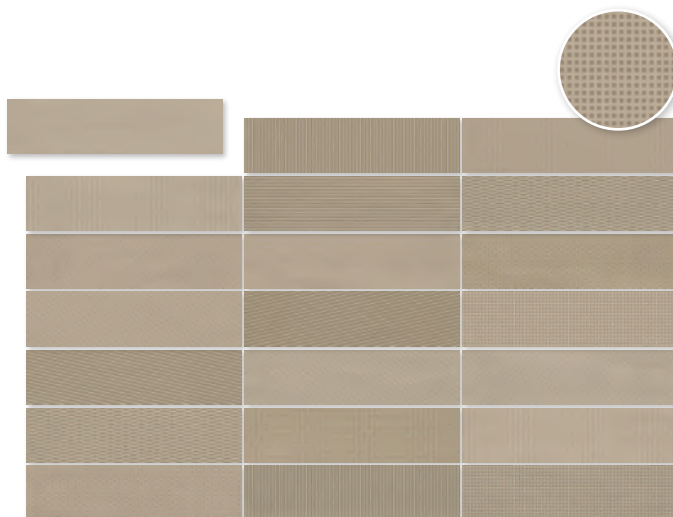

* Bunda Taupe
R.059