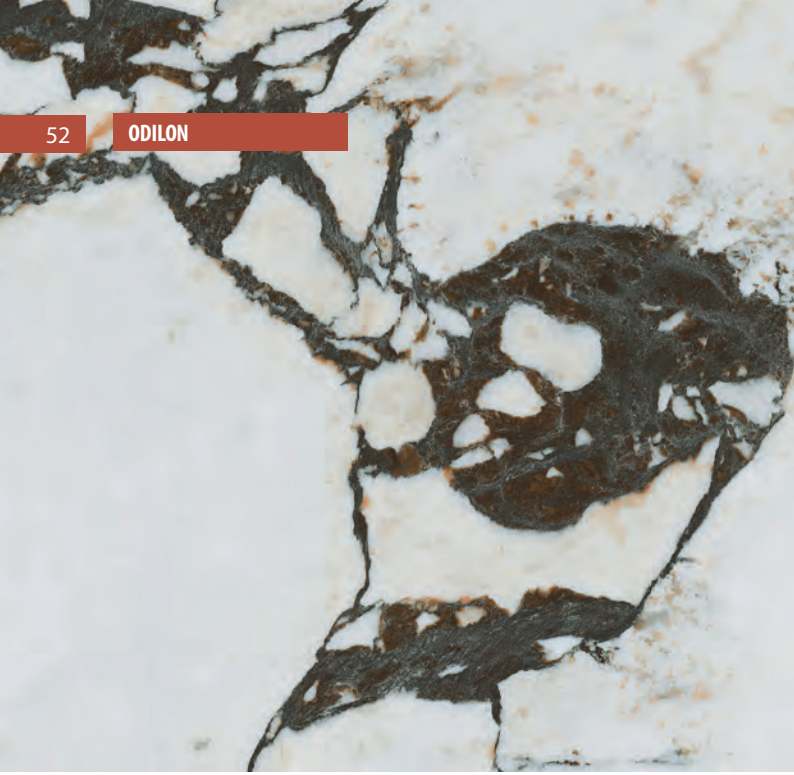

ODILON POLISHED

DOINYO

ODILON