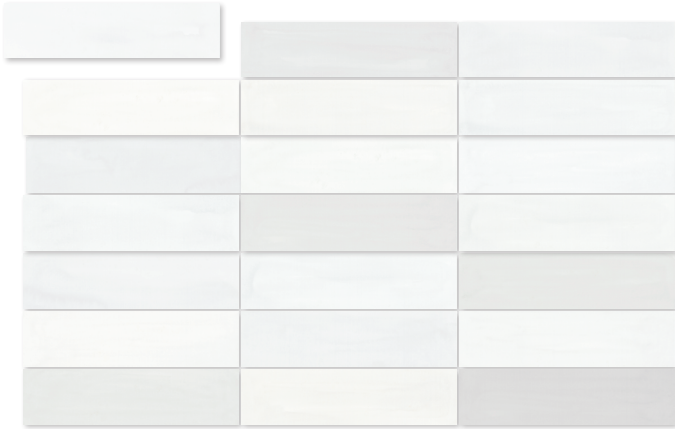

FLAMING

8x31,5 cm / 3,1"x12,4"

Flaming Nube
R.058