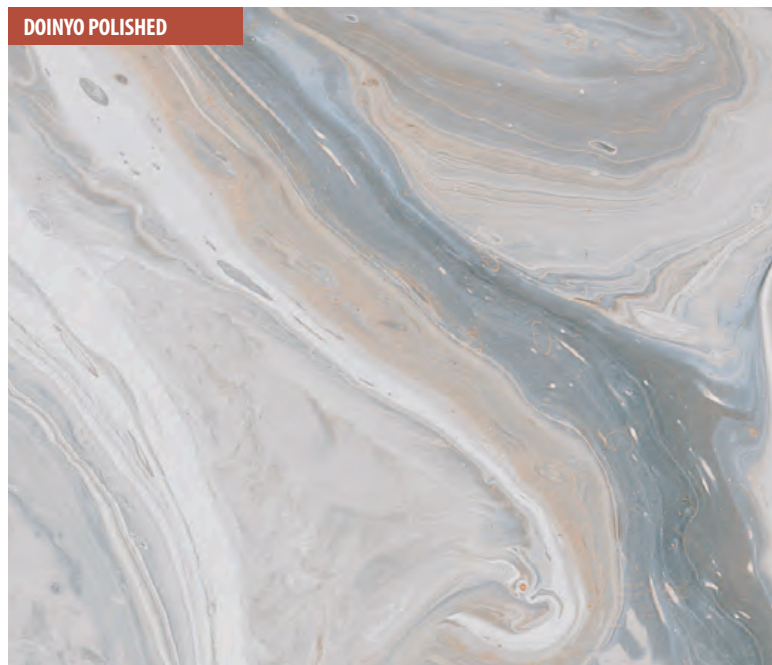

ODILON

ODILON POLISHED

DOINYO

DOINYO POLISHED

ASTER

ASTER POLISHED

120x120 cm / 47,2"x 47,2"

Odilon-R
Aster-R
R.055