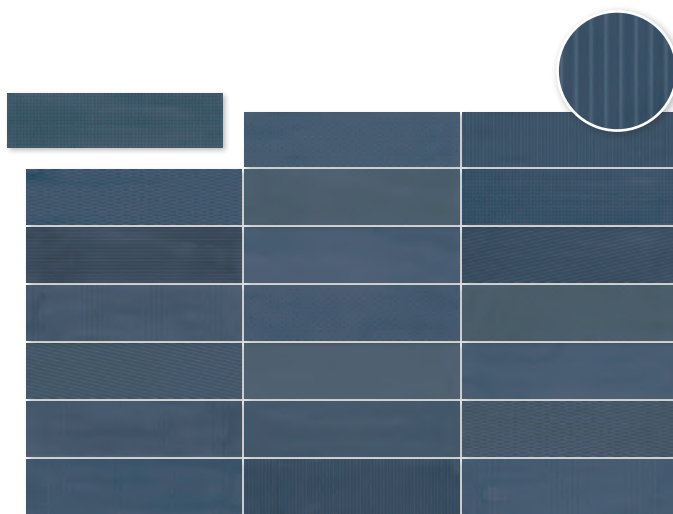

* Bunda Jean
R.059

* This reference is composed by different designs coming in the same box.
Esta referencia está compuesta por diseños diferentes mezclados en la misma caja.
Cette référence est composée de décors différents emballés dans la même boîte.