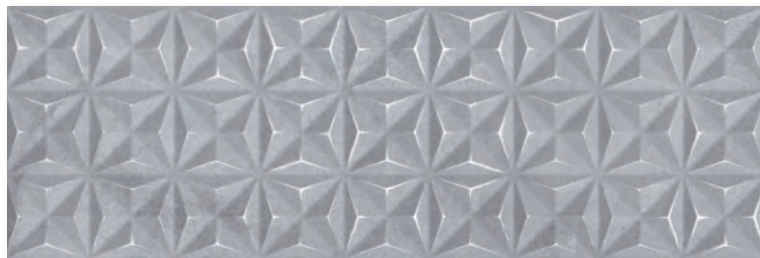

Dolina Gris
R.046

TEXTURED SURFACE