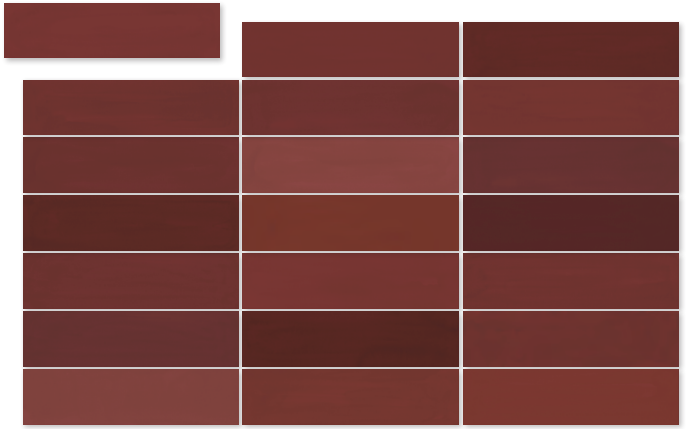

Flaming Cherry
R.058