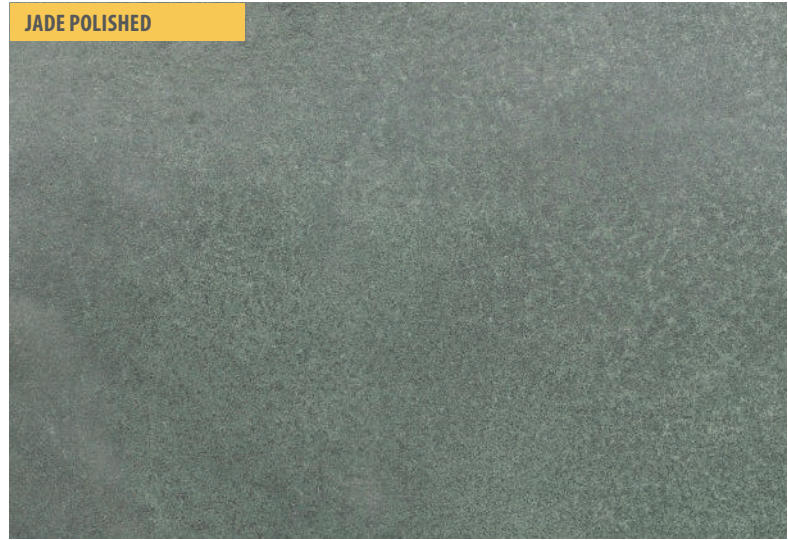

148

GREIGE

GREIGE POLISHED

JADE

JADE POLISHED

IGNEO

IGNEO POLISHED

DARK