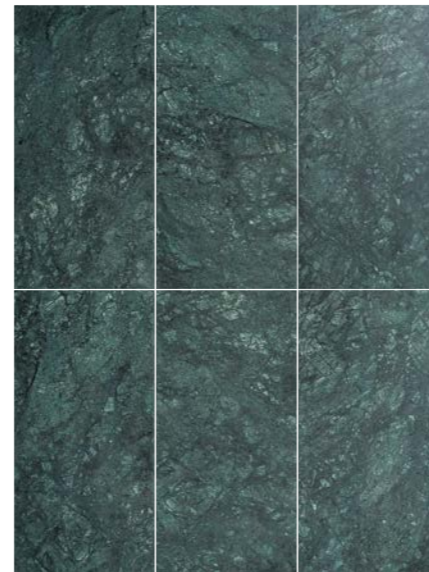

BRUTUS

TECHNOLOGY PORCELLANATO DIGITALE HD AD IMPASTO COLORATO - HD DIGITAL COLORED BODY PORCELAIN

FINISH RETTIFICATO - RECTIFIED
NATURAL / RUGGED

THICKNESS 9 MM

SURFACES

BRUTUS

BRUTUS RUGGED

GUATEMALA