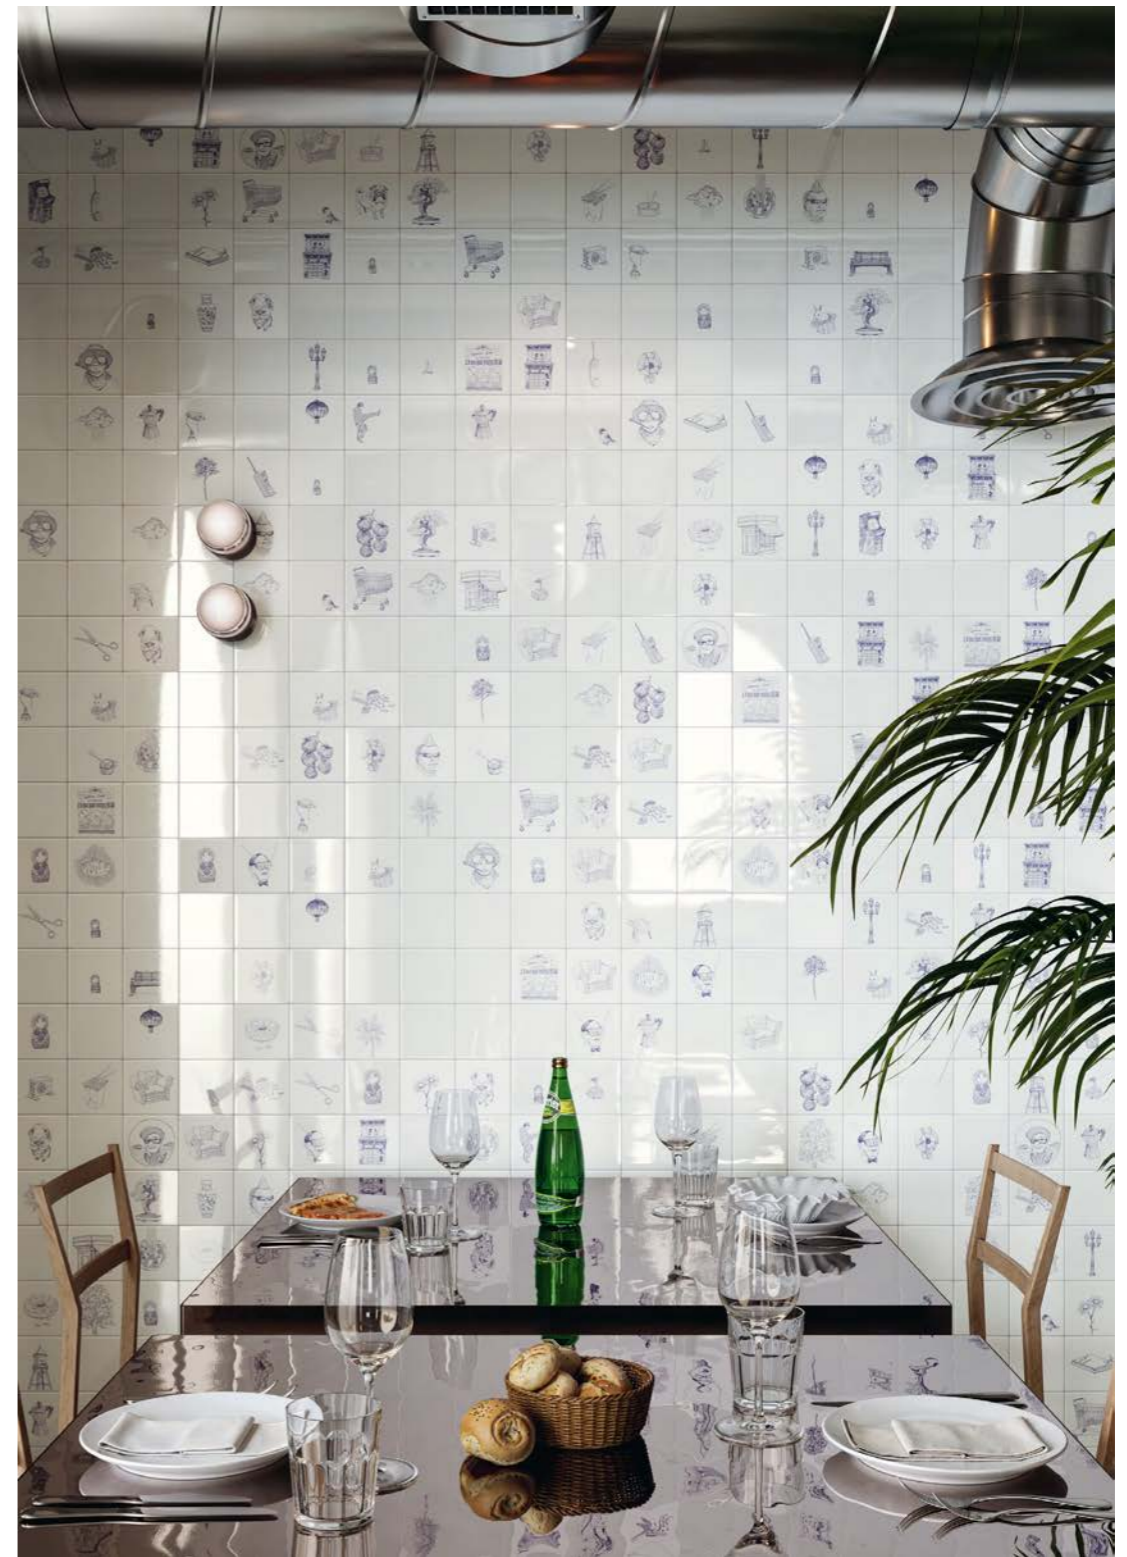

Brutus Mosaic 30x30

Brutus Guatemala 60x120

Wall Stories Costiera Lux - Floor Stories White Lux 10x10

STORIES

Wall Stories Eddie Matte - Floor Stories White Matte 10x10

Stories Eddie Matte / Stories White Matte / Stories Eddie Lux / Stories White Lux 10x10