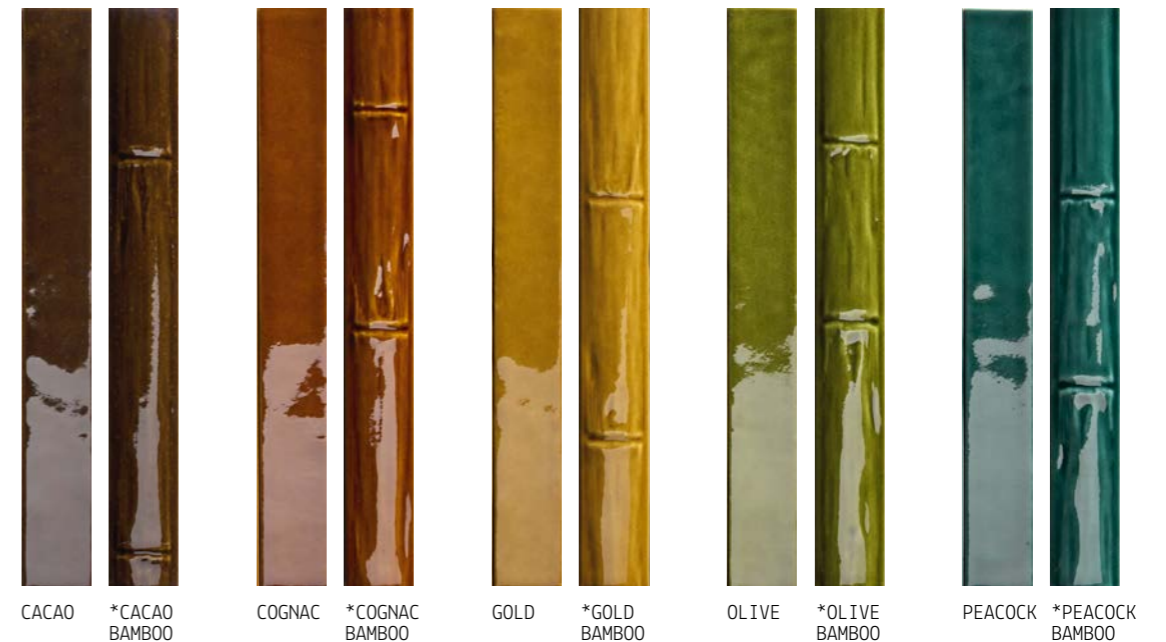

LAYING INSTRUCTIONS

Prima di iniziare il processo di installazione, assicurarsi che la superficie di posa sia livellata e sia stata accuratamente pulita. Per una corretta installazione è essenziale l'utilizzo di adesivi conformi ed adeguati alla destinazione d'uso. Per installazioni in ambienti umidi, come bagni e docce, per evitare l'infiltrazione di acqua, assicurarsi di impermeabilizzare in modo corretto la superficie di posa, utilizzando prodotti specifici a tal fine. In corrispondenza di tagli, avere cura di sigillare la zona interessata con silicone, così da evitare ulteriori infiltrazioni di acqua.

Before starting the installation process, make sure that the surface is level and has been thoroughly cleaned. For proper installation, it is essential to use adhesives that are compliant and suitable for the intended purpose. For installations in humid environment, such as bathrooms and showers, it is highly recommended to properly waterproof the laying surface using specific products for this purpose to avoid any water infiltration. In case of cuts, take care in sealing the affected area with silicon so as to avoid any further water infiltration.

[TECHNICAL FEATURES AND PACKING - CLICK HERE](#)

COLORS

*10 DISEGNI DIVERSI MISCELATI RANDOM NELLE SCATOLE - *10 DIFFERENT PATTERNS RANDOMLY MIXED IN THE BOXES