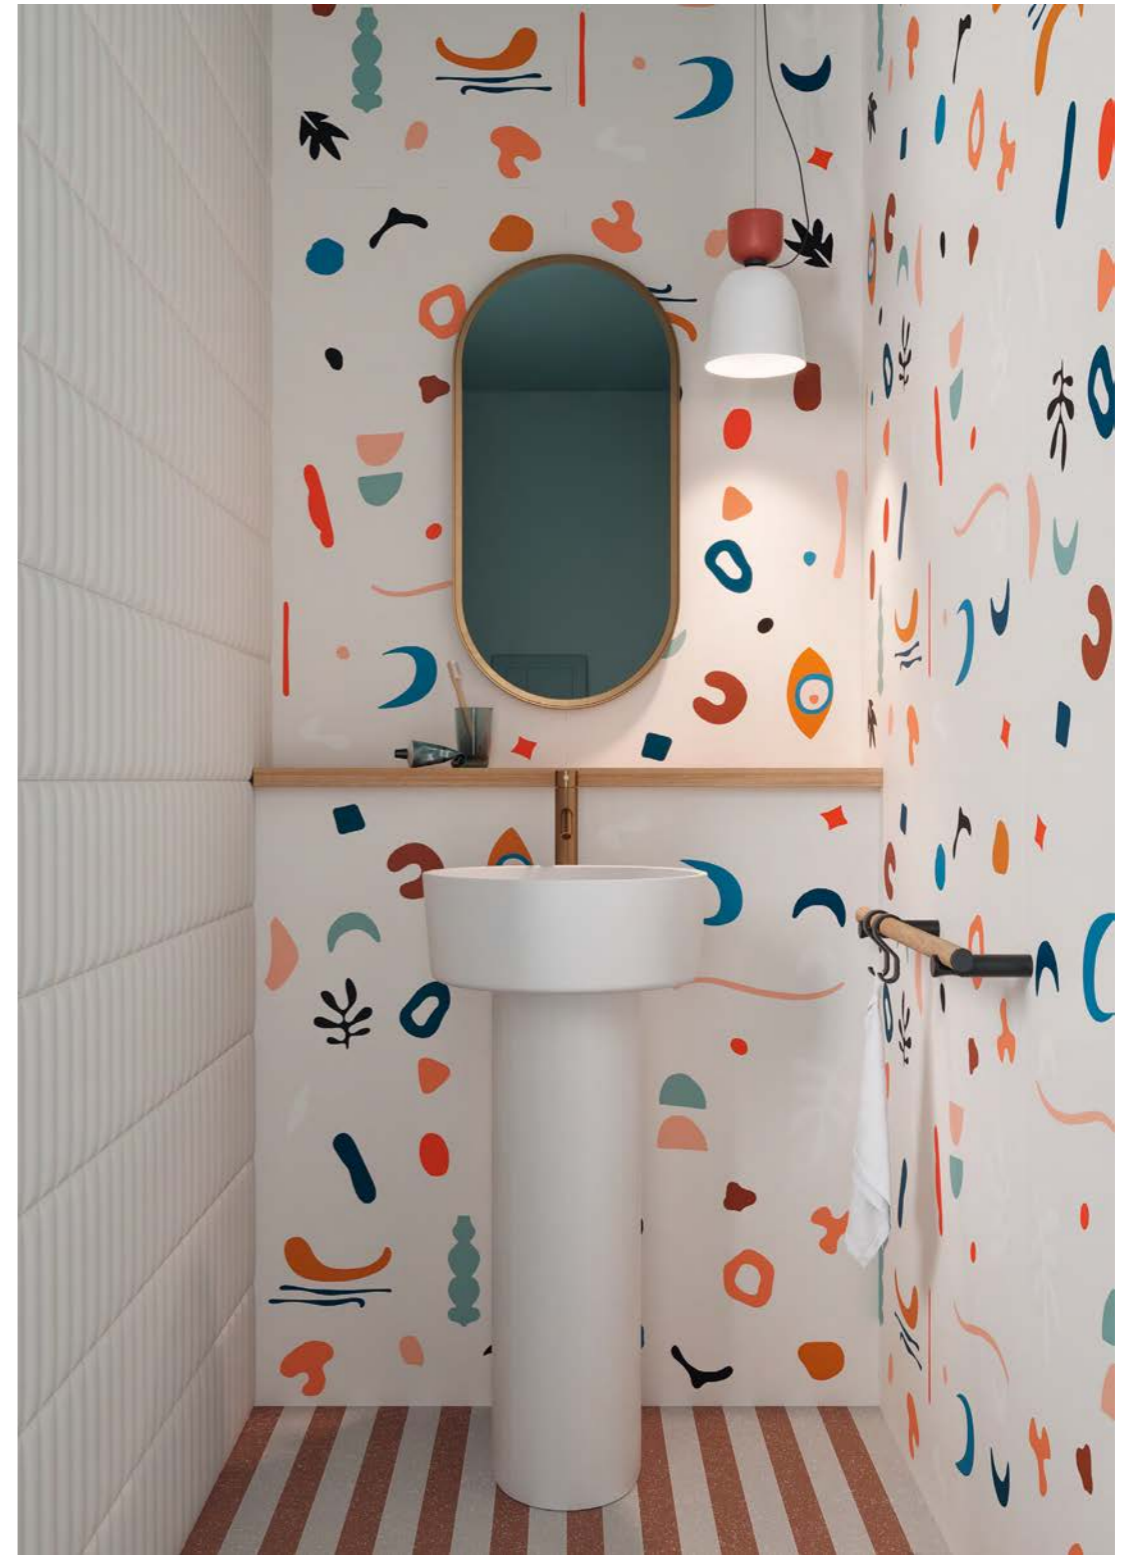

Wall Paper41 Pro Zoe 50x100 / Biscuit Dune Bianco 5x20