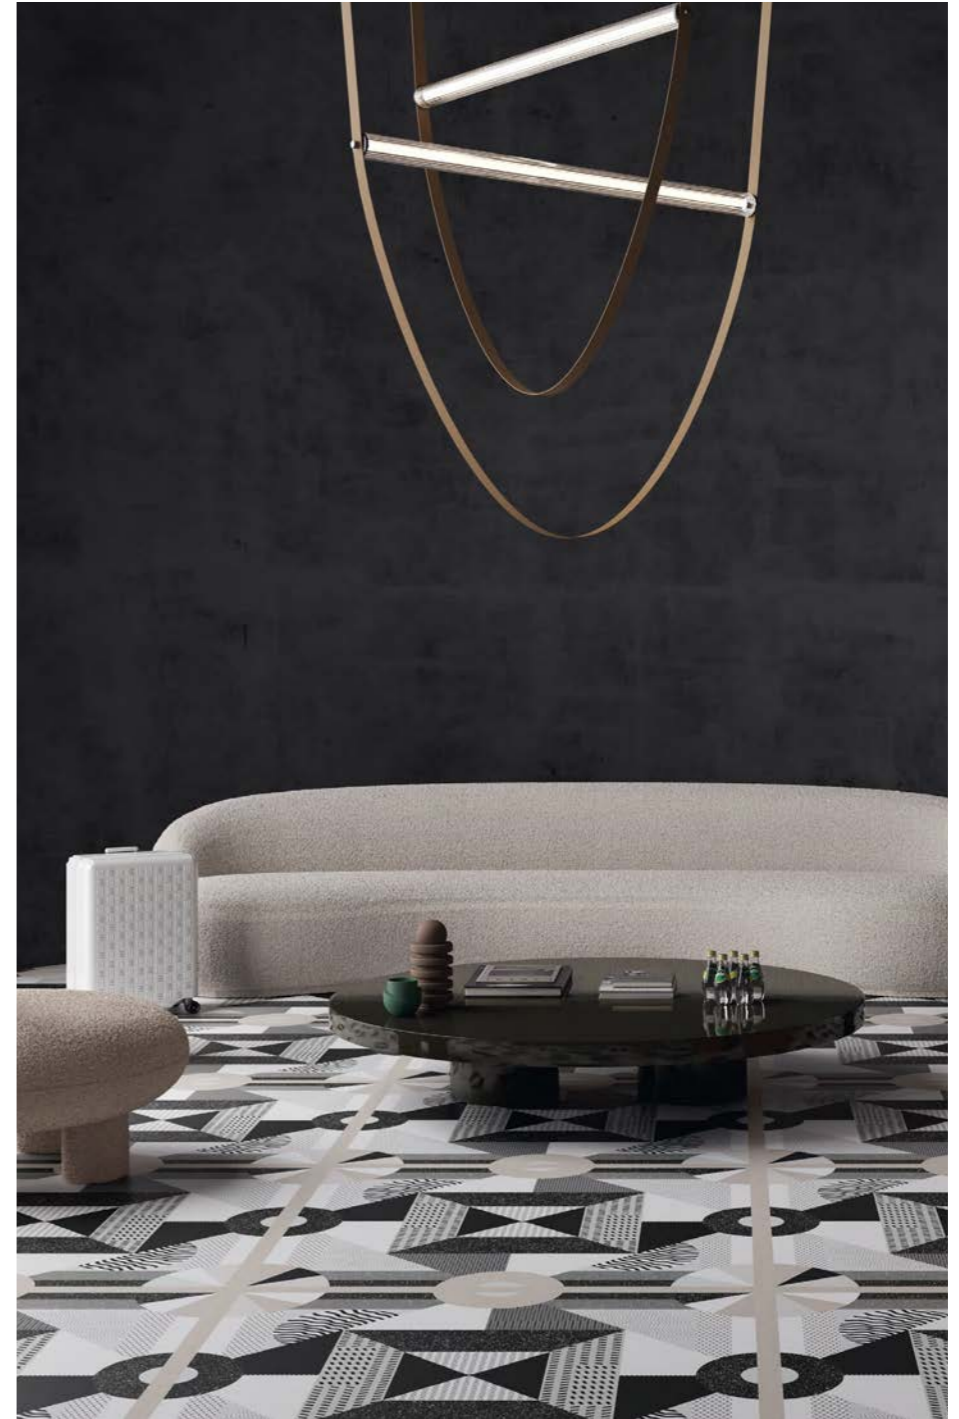

One_01 120x120