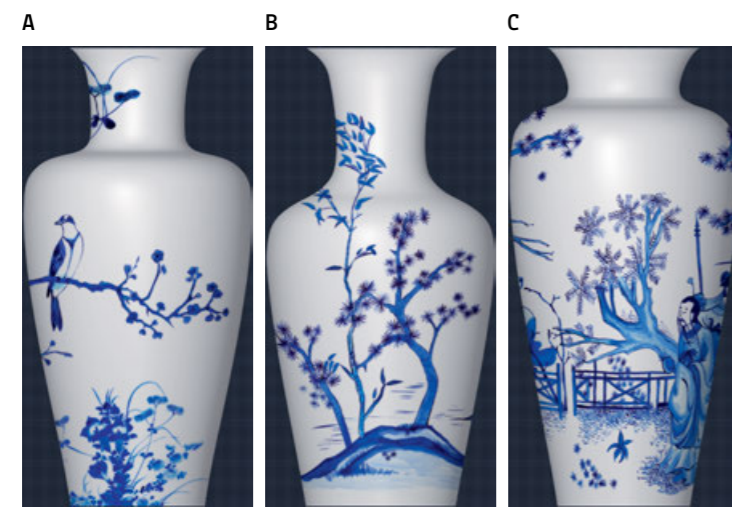

TECHNICAL DETAILS

**PAPER41 LUX**

TECHNOLOGY PORCELLANATO DIGITALE HD CON COLORAZIONI A FREDDO - HD COLD GLAZING DIGITAL PORCELAIN

FINISH LUCIDO RETTIFICATO - GLOSSY RECTIFIED

SIZES 60x120

THICKNESS 6 MM

**MARCO**