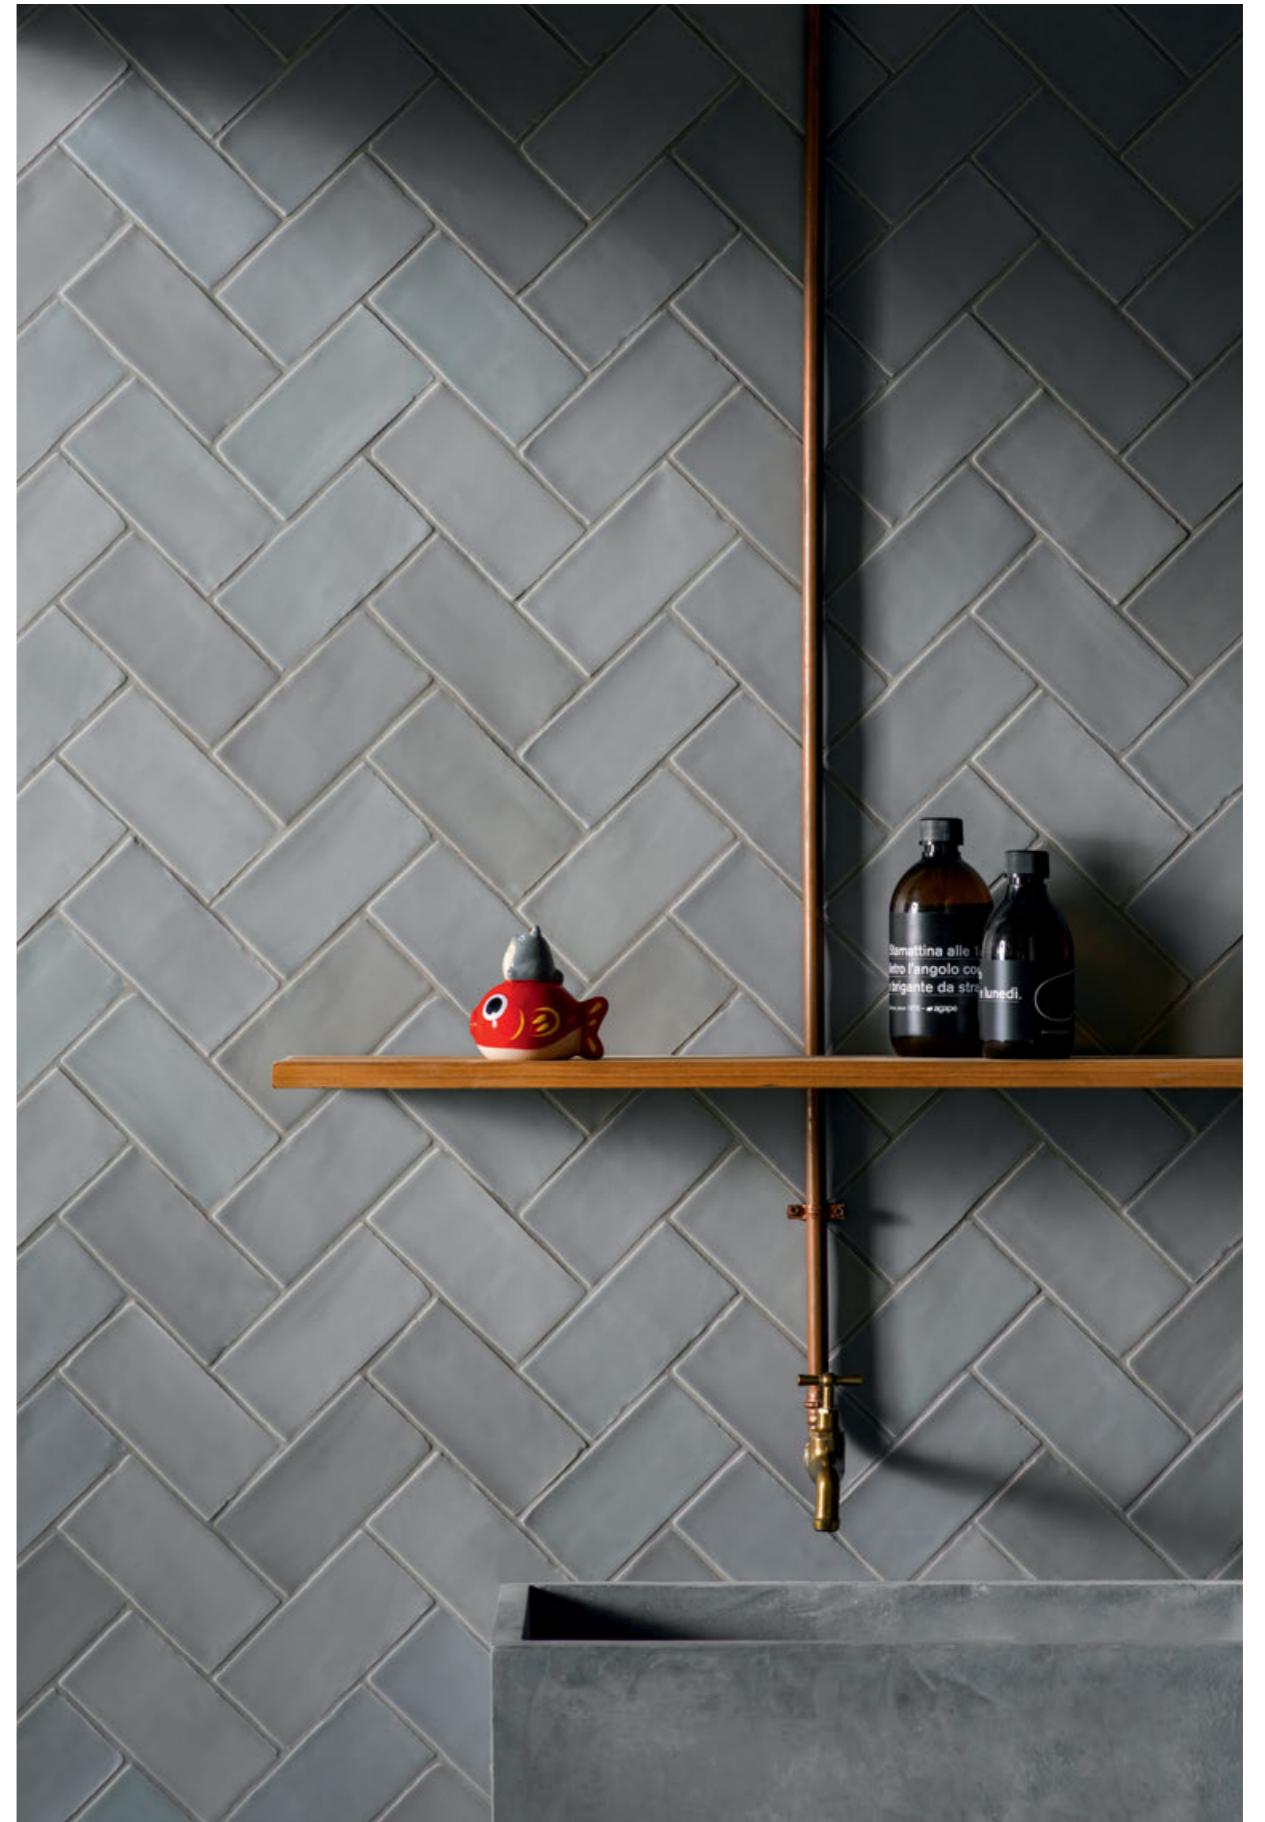

Hops Matte Grigio 7,5x15