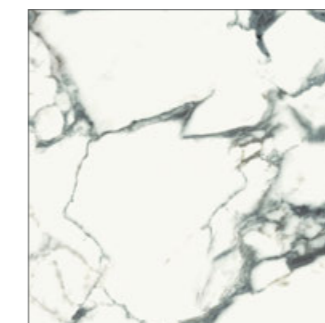

### RAW

GOLD

BLACK

GREEN

BLUE

RED

**PULP SIZES**

60X120