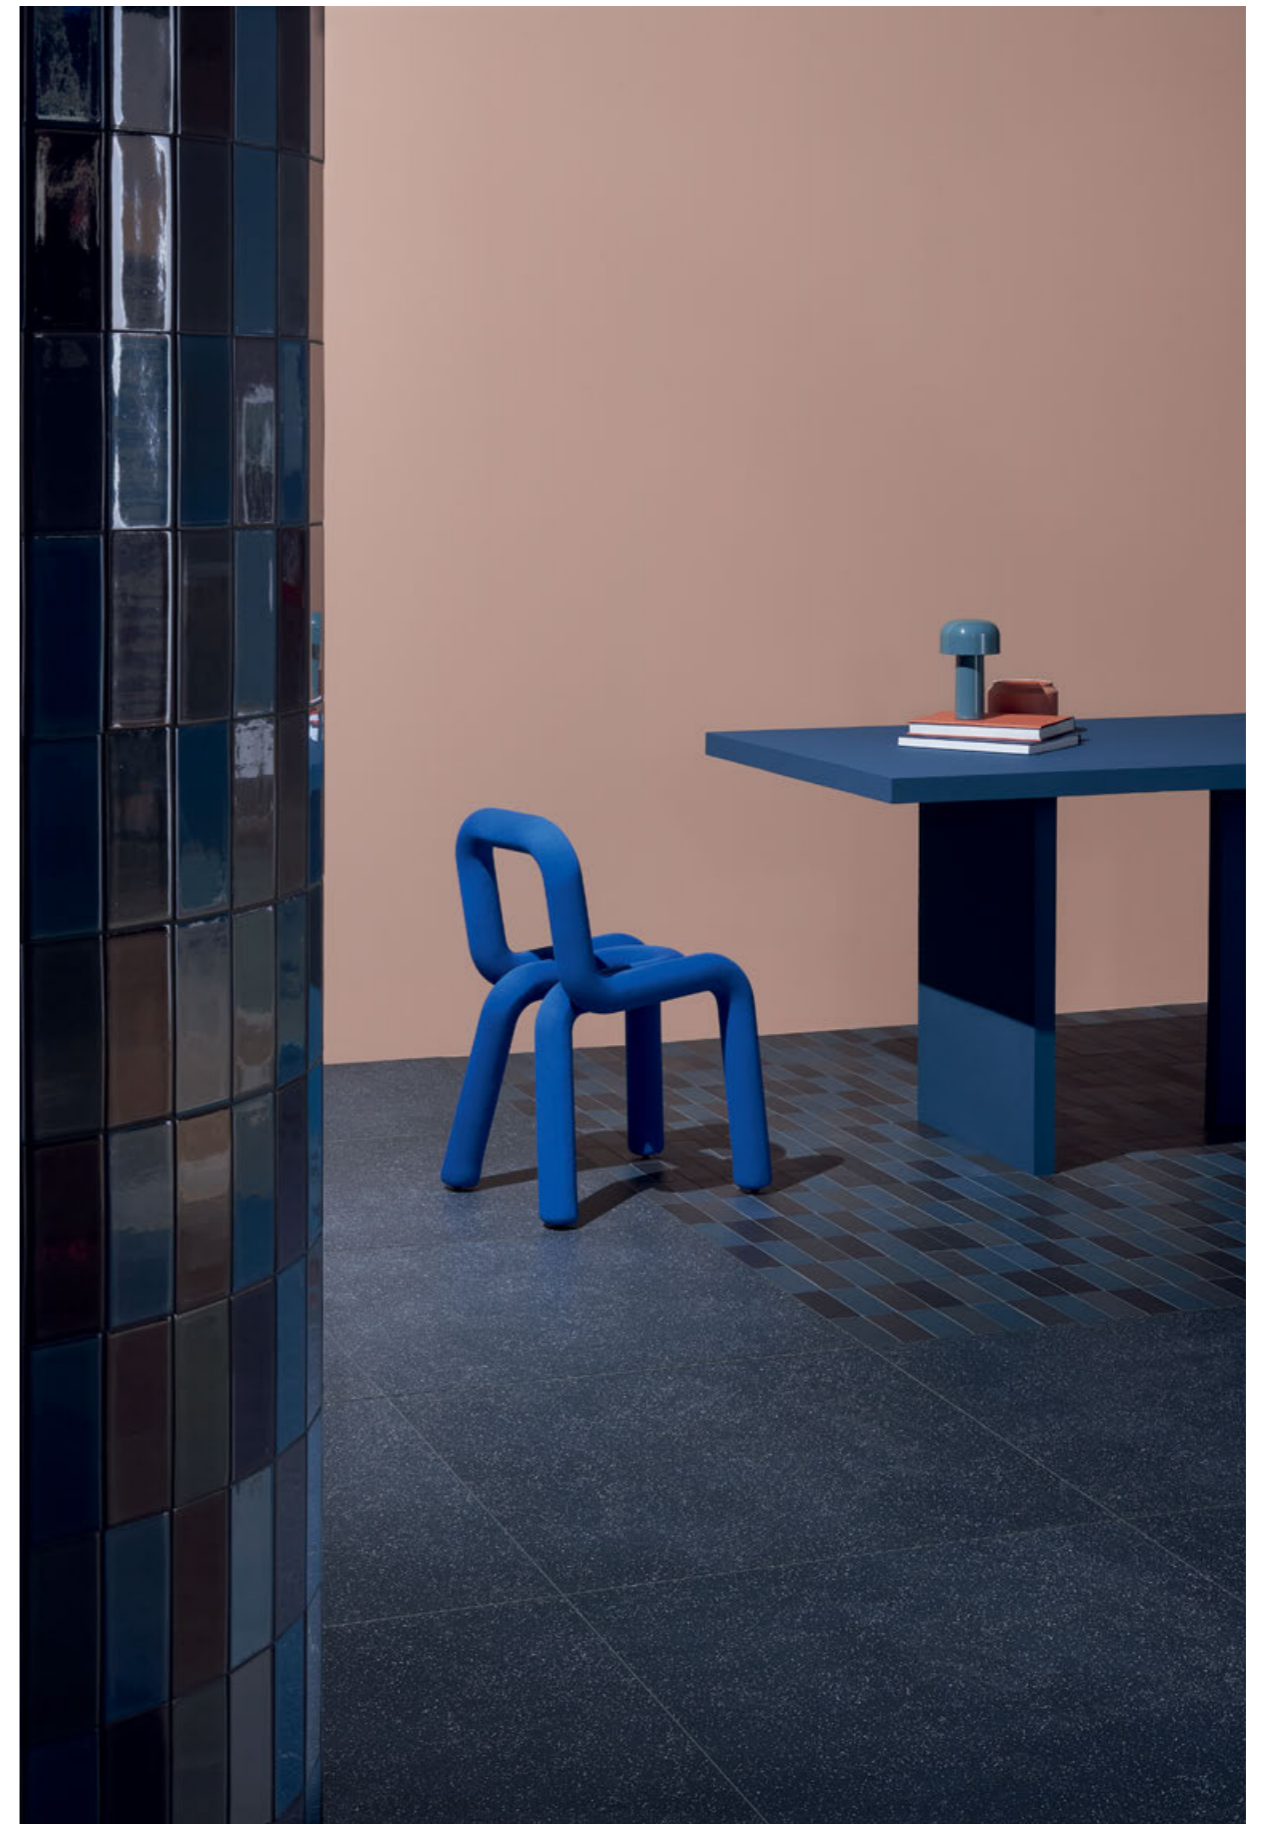

Floor Cosmo Blu 80x80 / Brick Matte Blu-Nero 6,5x15,5 - Pillar Brick Lux Blu-Nero 6,5x15,5