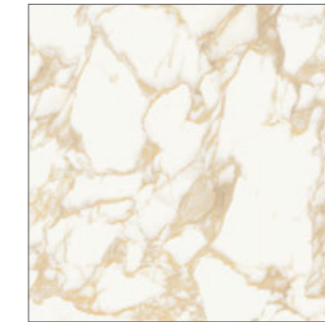

TECHNICAL DETAILS

PULP

TECHNOLOGY PORCELLANATO DIGITALE HD AD IMPASTO COLORATO - HD DIGITAL COLORED BODY PORCELAIN

FINISH RETTIFICATO - RECTIFIED - DOUBLE POLISHED / DOUBLE HONED / RAW

DOUBLE POLISHED / DOUBLE HONED FINITURA A BASE DI PASTA DI VETRO PIÙ TRATTAMENTO PROTETTIVO SUPERFICIALE
GLASS PASTE FINISHING WITH ADDITIONAL PROTECTIVE TREATMENT ON SURFACE.

THICKNESS 9 MM

PARALLEL

TECHNOLOGY PORCELLANATO SMALTATO AD IMPASTO COLORATO - GLAZED COLORED BODY PORCELAIN

FINISH OPACO RETTIFICATO - NATURAL RECTIFIED

THICKNESS 9 MM

[TECHNICAL FEATURES AND PACKING - CLICK HERE](#)

PULP COLORS

DOUBLE POLISHED

DOUBLE HONED

RAW

GOLD