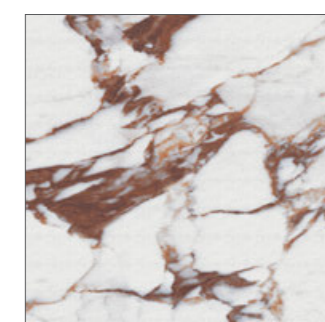

### RAW

GOLD

BLACK

GREEN

BLUE

RED

**PULP SIZES**

60X120