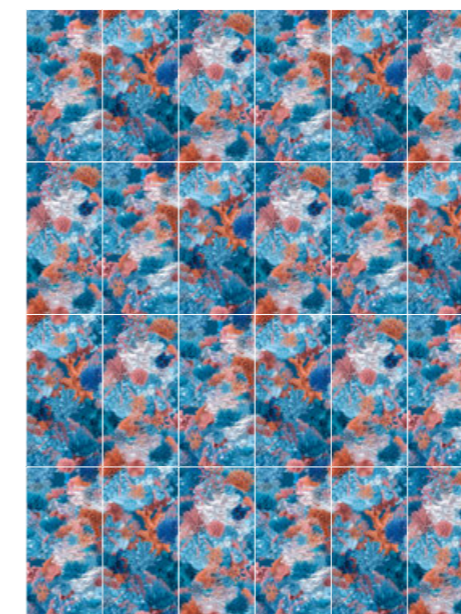

A	B	C	A	B	C
C	A	B	C	A	B
B	C	A	B	C	A
A	B	C	A	B	C

OGNI SCATOLA CONTIENE 3 GRAFICHE DIVERSE - EACH BOX CONTAINS 3 DIFFERENT GRAPHICS.