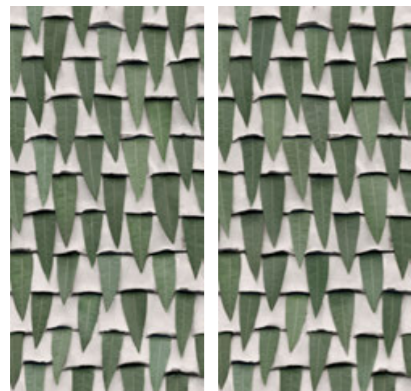

SILVI

4100544 SILVI