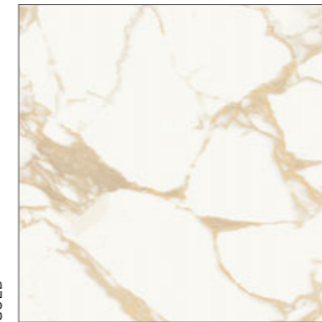

TECHNICAL DETAILS

PULP

TECHNOLOGY PORCELLANATO DIGITALE HD AD IMPASTO COLORATO - HD DIGITAL COLORED BODY PORCELAIN

FINISH RETTIFICATO - RECTIFIED - DOUBLE POLISHED / DOUBLE HONED / RAW

DOUBLE POLISHED / DOUBLE HONED FINITURA A BASE DI PASTA DI VETRO PIÙ TRATTAMENTO PROTETTIVO SUPERFICIALE
GLASS PASTE FINISHING WITH ADDITIONAL PROTECTIVE TREATMENT ON SURFACE.

THICKNESS 9 MM

PARALLEL

TECHNOLOGY PORCELLANATO SMALTATO AD IMPASTO COLORATO - GLAZED COLORED BODY PORCELAIN

FINISH OPACO RETTIFICATO - NATURAL RECTIFIED

THICKNESS 9 MM

[TECHNICAL FEATURES AND PACKING - CLICK HERE](#)

PULP COLORS

DOUBLE POLISHED

DOUBLE HONED

RAW

GOLD