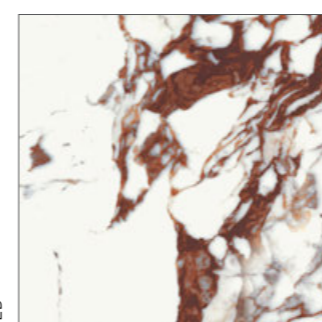

### RAW

GOLD

BLACK

GREEN

BLUE

RED

**PULP SIZES**

60X120