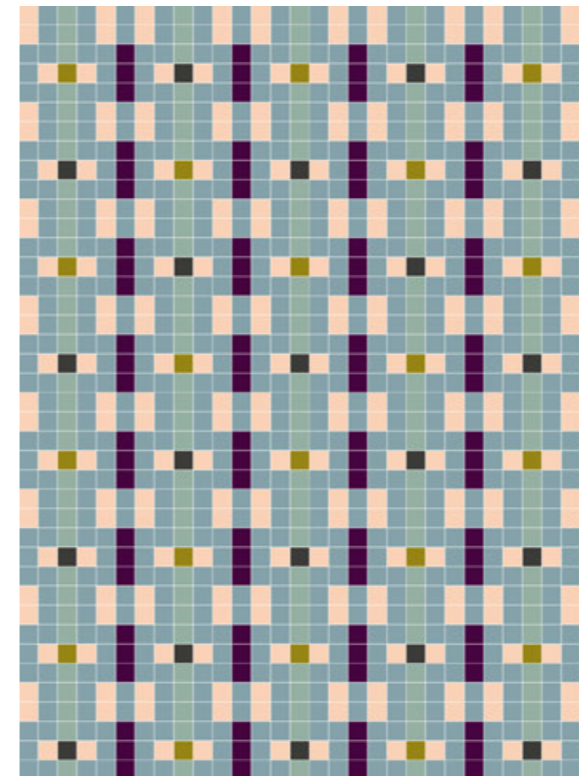

Pixel 41 is a collection with an infinite range of possibilities, that's why we have developed a simulator with 20 different laying patterns, deliberately chosen with repeatable patterns in order to demonstrate how the performance of a single pattern can be changed through the simple modification of the color of the product and the grout. You can easily access it through our website, as part of the Pixel 41 collection, or by typing pixel.41zero42.com on the internet. Thanks to the simulator, you can customize the selected model with an automatic final count of the number of pieces, boxes, square meters, and scrap needed to make your composition. The count will be of the required square footage, having previously entered the dimensions you want to obtain, but the maximum viewable area of laying will be 500x500 cm - base x height. Furthermore, you will be able to see the last 41 schemes previously realized.

05 Purple / 11 Powder / 15 Khaki / 26 Antrax / 32 Cloud / 34 Celadon