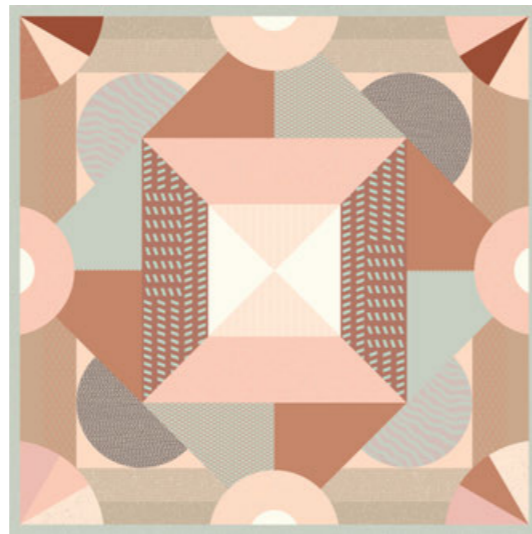

FINISH OPACO RETTIFICATO - NATURAL RECTIFIED

SIZES 120x120

THICKNESS 6 MM

LIGHT TRAFFIC

4100889 ONE\_03

4100890 ONE\_04

4100891 ONE\_05

4100892 ONE\_06