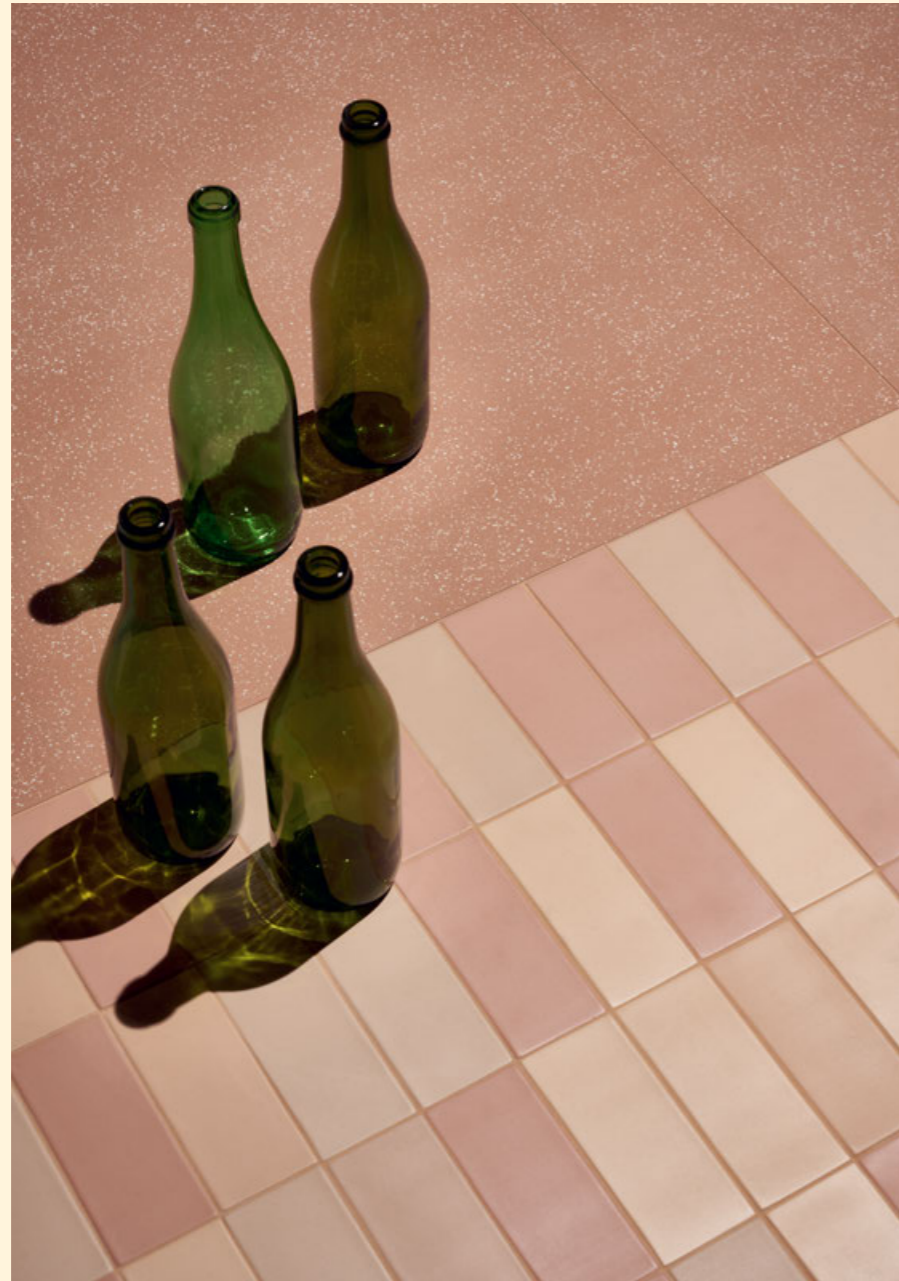

COSMO

Cosmo Cotto 20x80 - Brick Matte Cotto 6,5x15,5