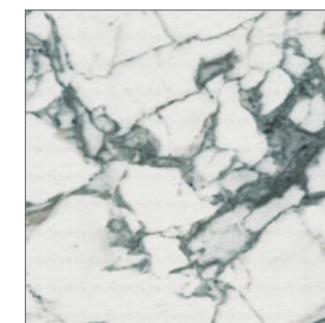

### RAW

GOLD

BLACK

GREEN

BLUE

RED

**PULP SIZES**

60X120