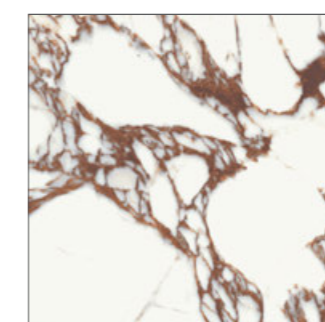

### RAW

GOLD

BLACK

GREEN

BLUE

RED

**PULP SIZES**

60X120