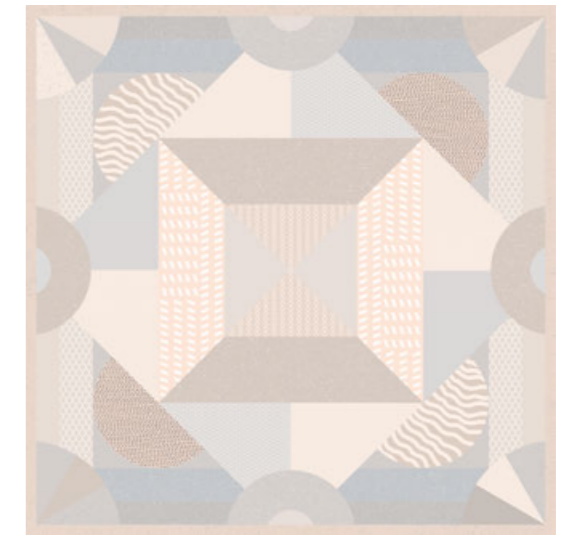

### ONE 01 . 02

TECHNOLOGY PORCELLANATO DIGITALE HD - HD DIGITAL PORCELAIN

FINISH OPACO RETTIFICATO - NATURAL RECTIFIED

SIZES 120x120

THICKNESS 6 MM

HIGH TRAFFIC

4100887 ONE\_01

4100888 ONE\_02