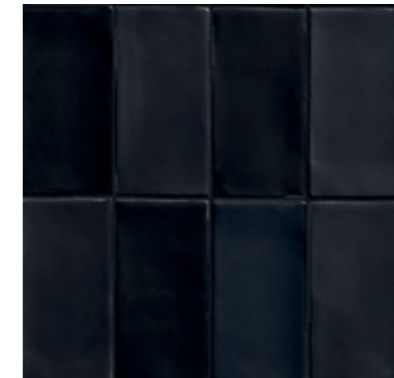

4100368 MATTE NERO

HOPS GROUTS

HOPS
BIANCO
GRIGIO
NERO

colori stucchi consigliati / advised grouts colors

Kerakoll 02
Kerakoll 06
Kerakoll 12