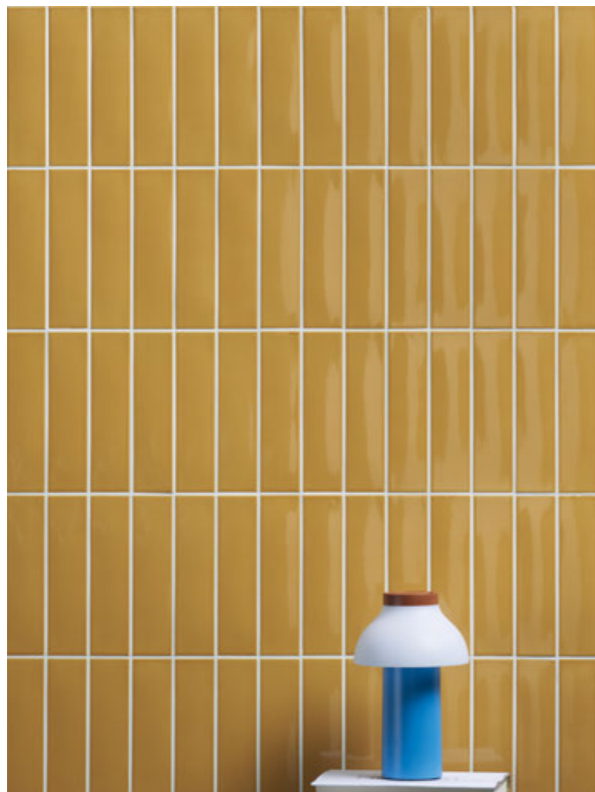

Kappa Mustard 5x20