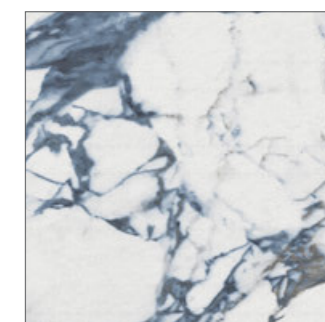

### RAW

GOLD

BLACK

GREEN

BLUE

RED

**PULP SIZES**

60X120