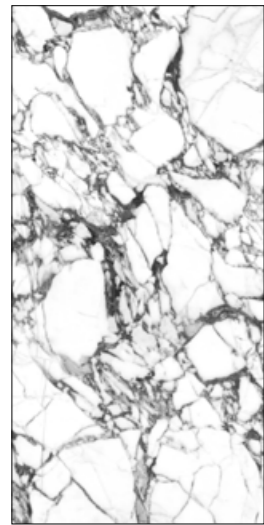

### RAW

GOLD

BLACK

GREEN

BLUE

RED

**PULP SIZES**

60X120