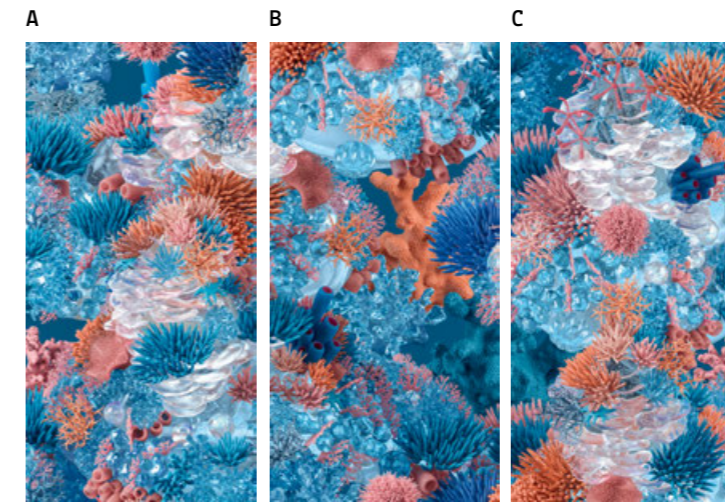

JACQUES

4100992 JACQUES