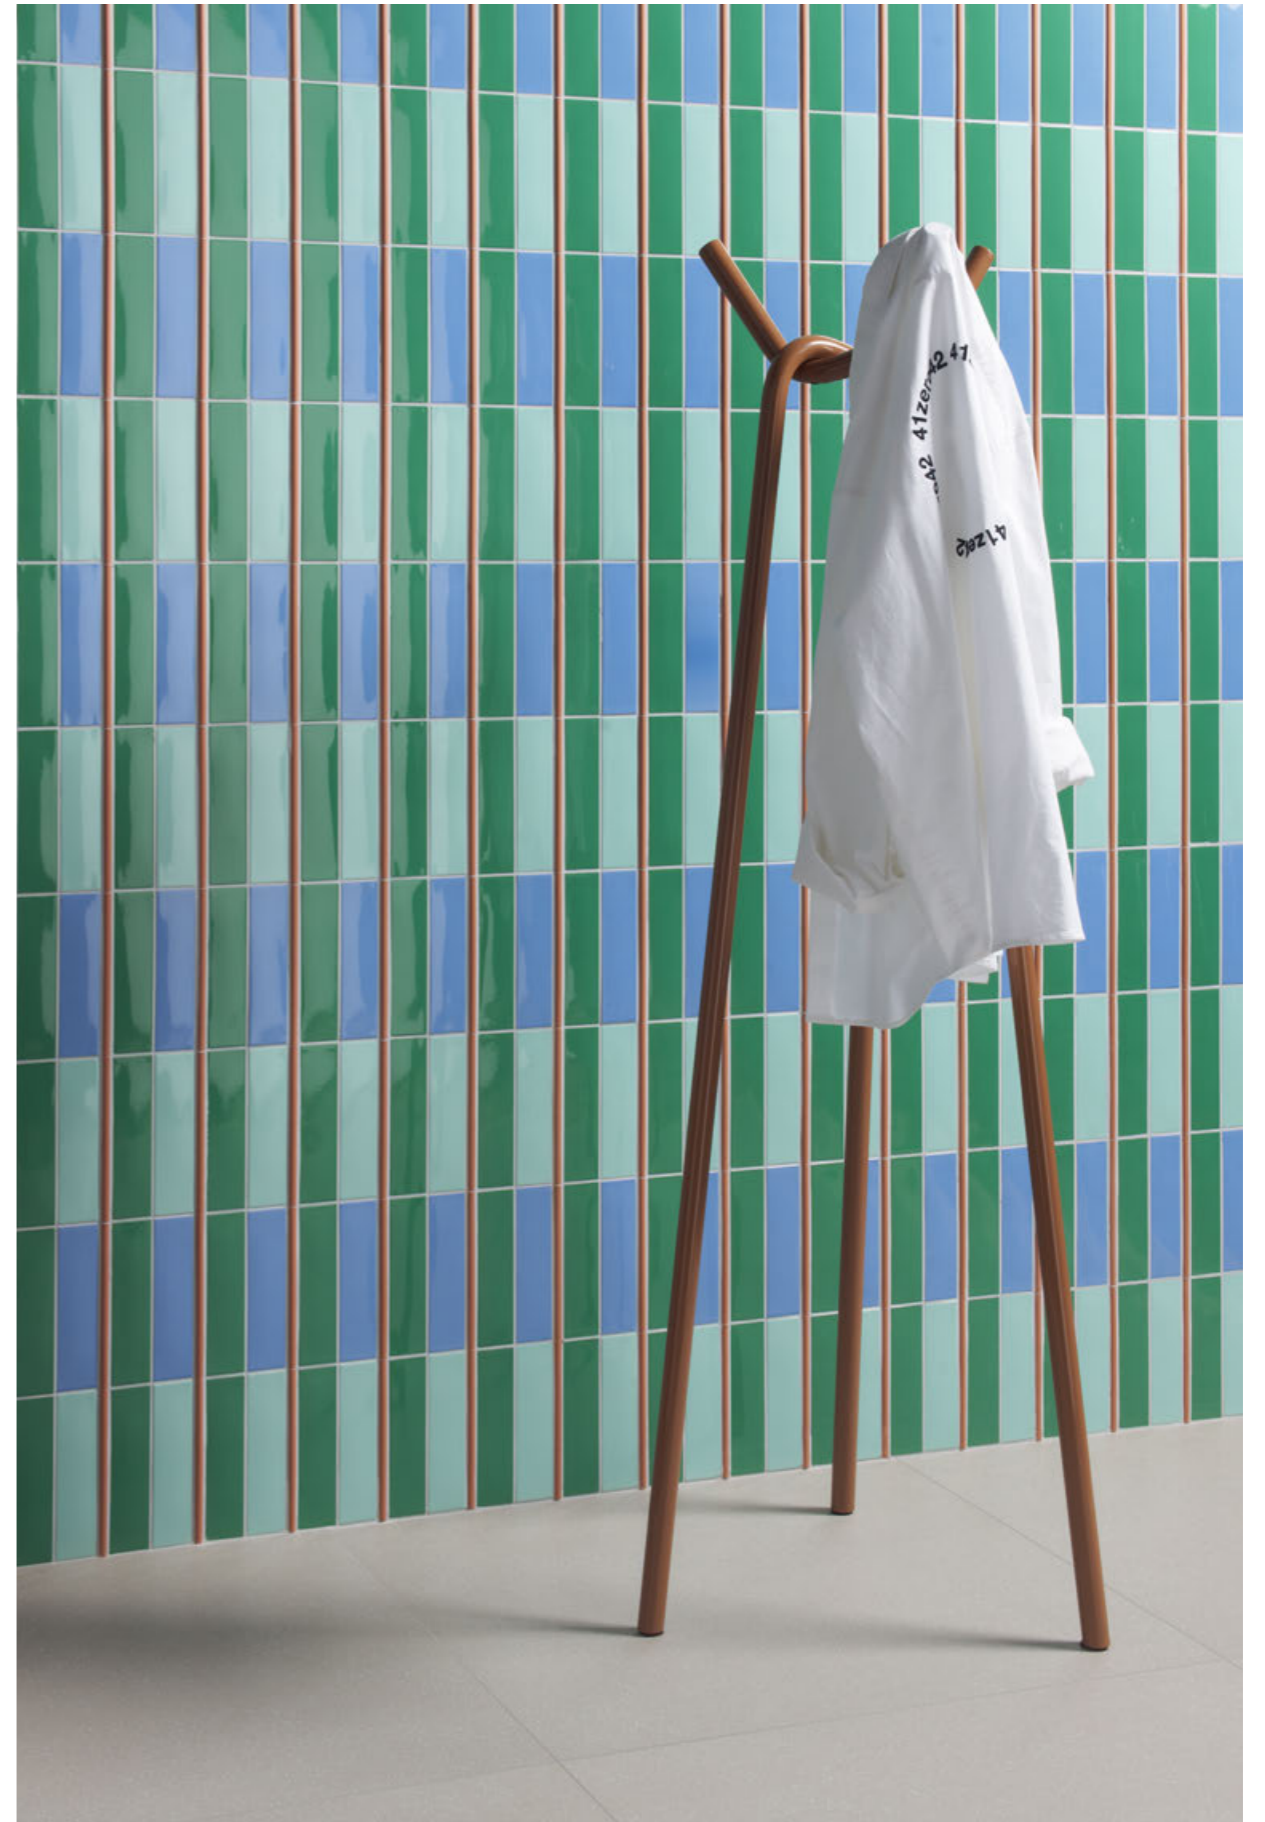

Wall Kappa Mint / Green / Tuareg 5x20 / Matita Cotto 1,1x20 - Floor Cosmo Grigio 80x80