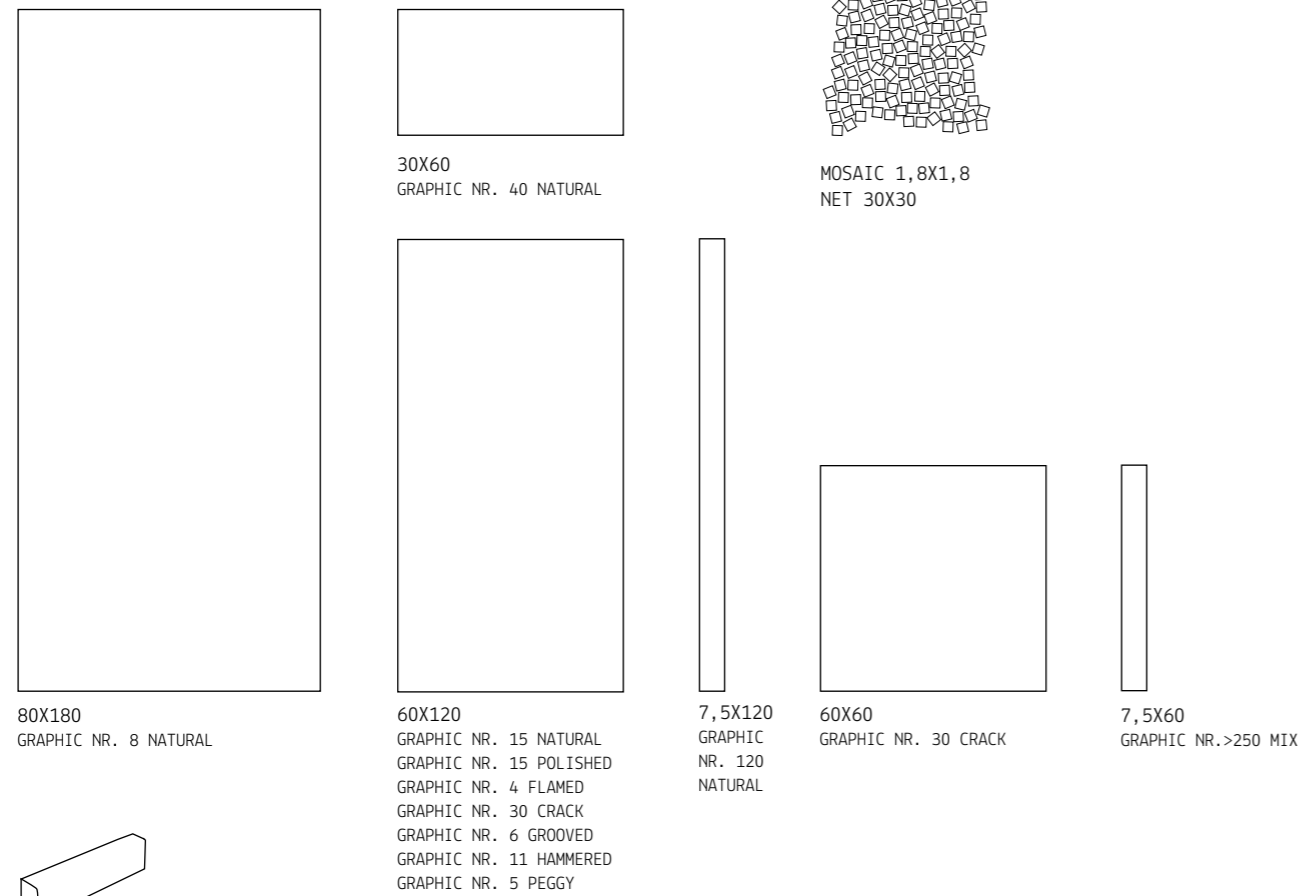

SCB SIZES

SKIRTING 7,5X120

IN OGNI SCATOLA CI SONO 3 PEZZI DESTRI E 3 PZ SINISTRI.
IN EVERY BOX THERE ARE 3 RIGHT PIECES AND 3 LEFT PIECES.

SCB GROUTS

SCB	colori stucchi consigliati / advised grouts colors
SUPERCLASSICA SCB	Kerakoll 06
PATH VERDE	Kerakoll 18
PATH BIANCO	Kerakoll 02
PLI VERDE	Kerakoll 18
PLI BIANCO	Kerakoll 02