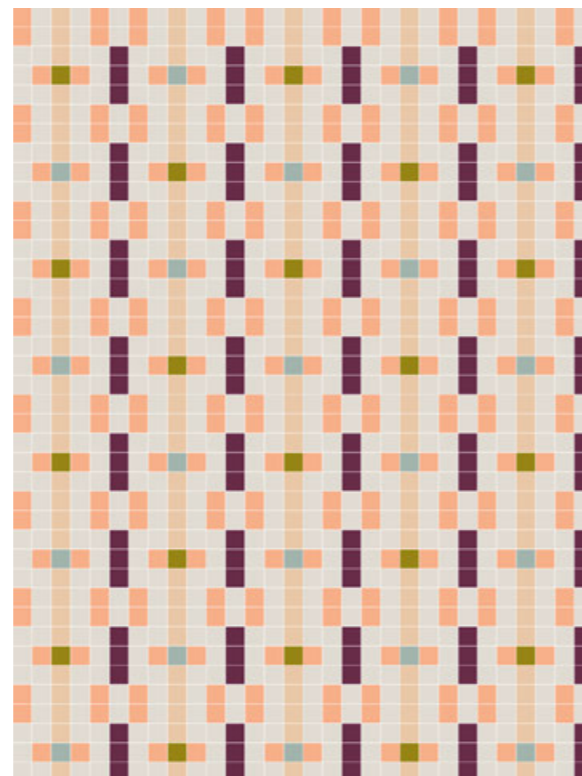

06 Violet / 10 Nude / 15 Khaki / 19 Nut / 22 Pearl / 33 Sky